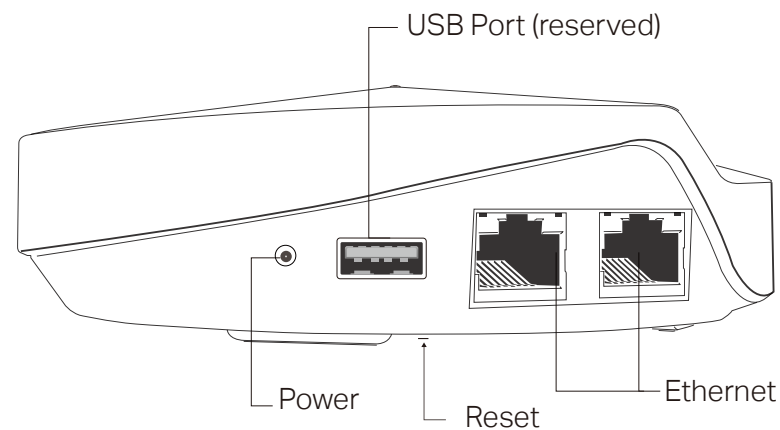

Smart Home Devices Support

Connect smart home devices without an additional hub and control from the Deco app

- **Smart Hub** - Connect Wi-Fi, ZigBee and Bluetooth devices to your network and let you manage them from the Deco App. Set Automation to set interactions between your smart devices

Specifications

Hardware

- Ports: 2 LAN/WAN Gigabit Ethernet Ports, 1 USB 2.0 Port (reserved), 1 Power Port
- Buttons: 1 Reset button on the underside
- Antenna Type: 8 internal antennas per Deco unit
- External Power Supply: 12 V/2 A
- Dimensions (Dia x H): 144 mm x 46 mm,