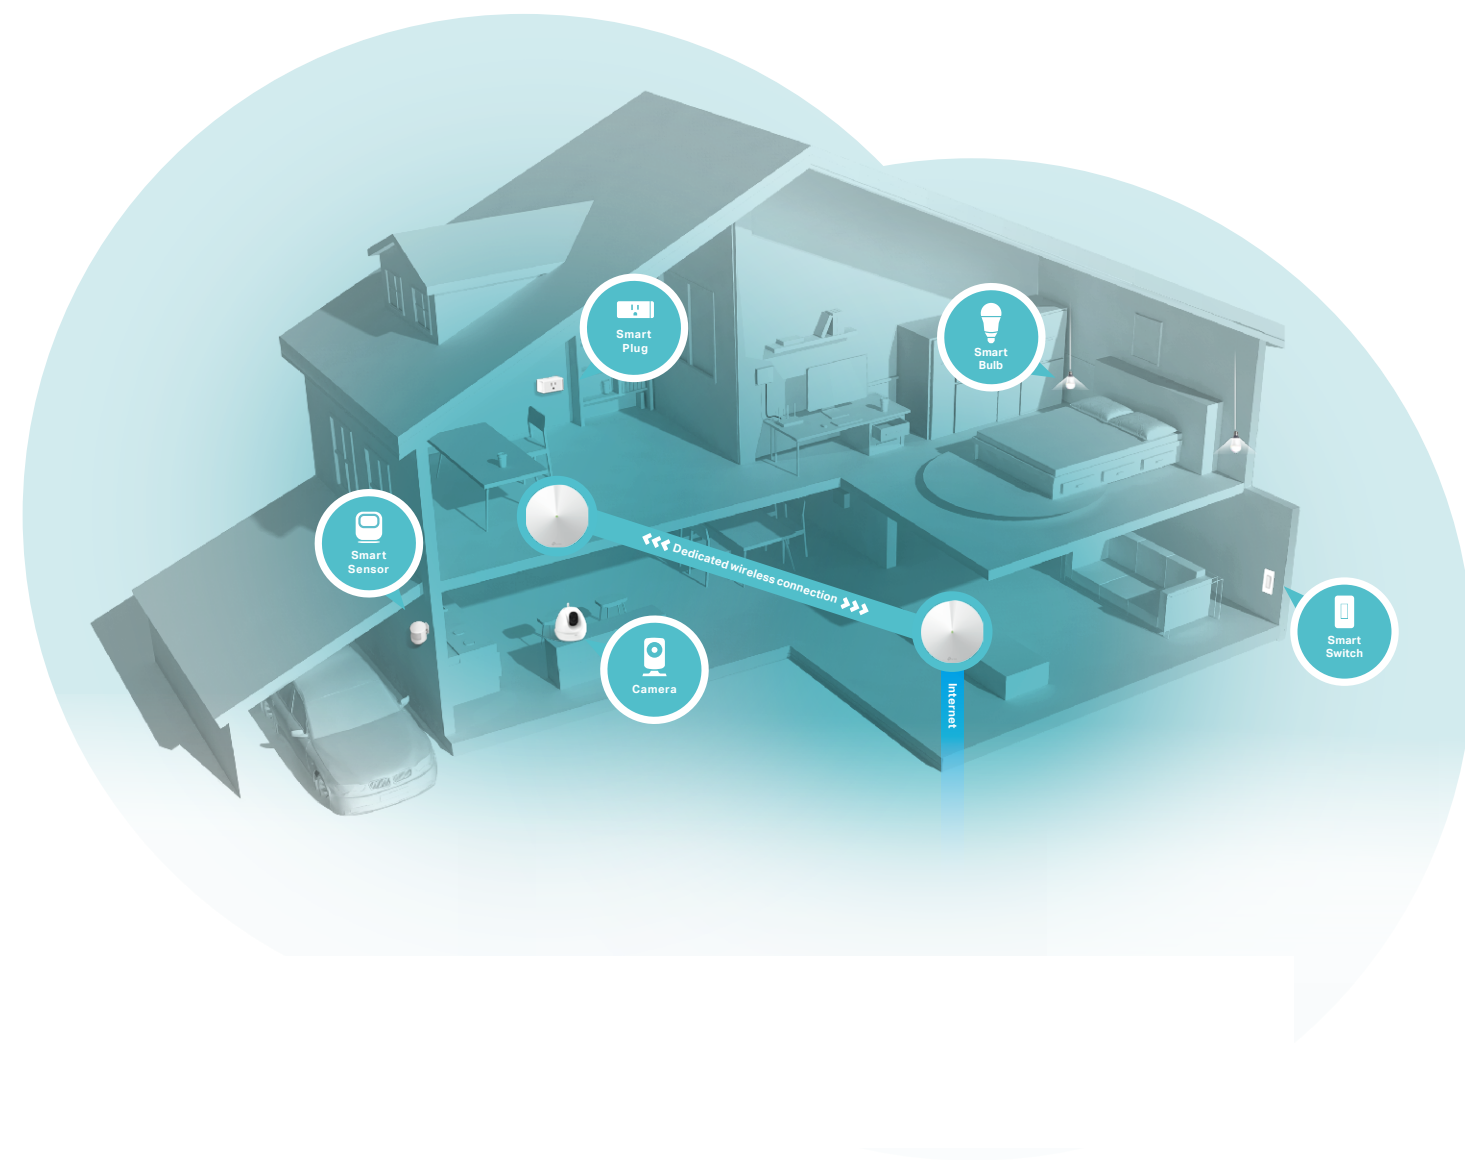

deco[™] | **Smart Home Mesh Wi-Fi System**
Whole Home Wi-Fi | Seamless Roaming | Parental Controls | Antivirus

AC2200 Smart Home Mesh Wi-Fi System

Seamless coverage up to
420 square metres.

Deco M9 Plus

Highlights

Fast. Smart. Everywhere.

Deco is the simplest way to guarantee a strong Wi-Fi signal in every corner of your home. Enjoy fast and secure tri-band Wi-Fi no matter how many devices you have. Deco M9 Plus is much more than just a Wi-Fi system, able to act as a hub for all your smart home devices. Simply works with a variety of Zigbee, Bluetooth, Wi-Fi devices.

Wi-Fi Dead-Zone Killer

Eliminate weak signal areas with whole home Wi-Fi. No more searching around for a stable connection.

Superior Tri-Band Speeds

Three separate Wi-Fi bands deliver super-fast, stable connections to devices in every room of your home. More bandwidth is freed up thanks to dedicated wireless links between Deco units. Say goodbye to lag with Deco M9 Plus AC2200 Smart Home Mesh Wi-Fi system.

TP-Link HomeCare™

HomeCare ensures every device on your network remains protected, with a threat database updated live by Trend Micro™. Powerful parental controls can limit online time and block inappropriate content according to unique profiles created for each family member.